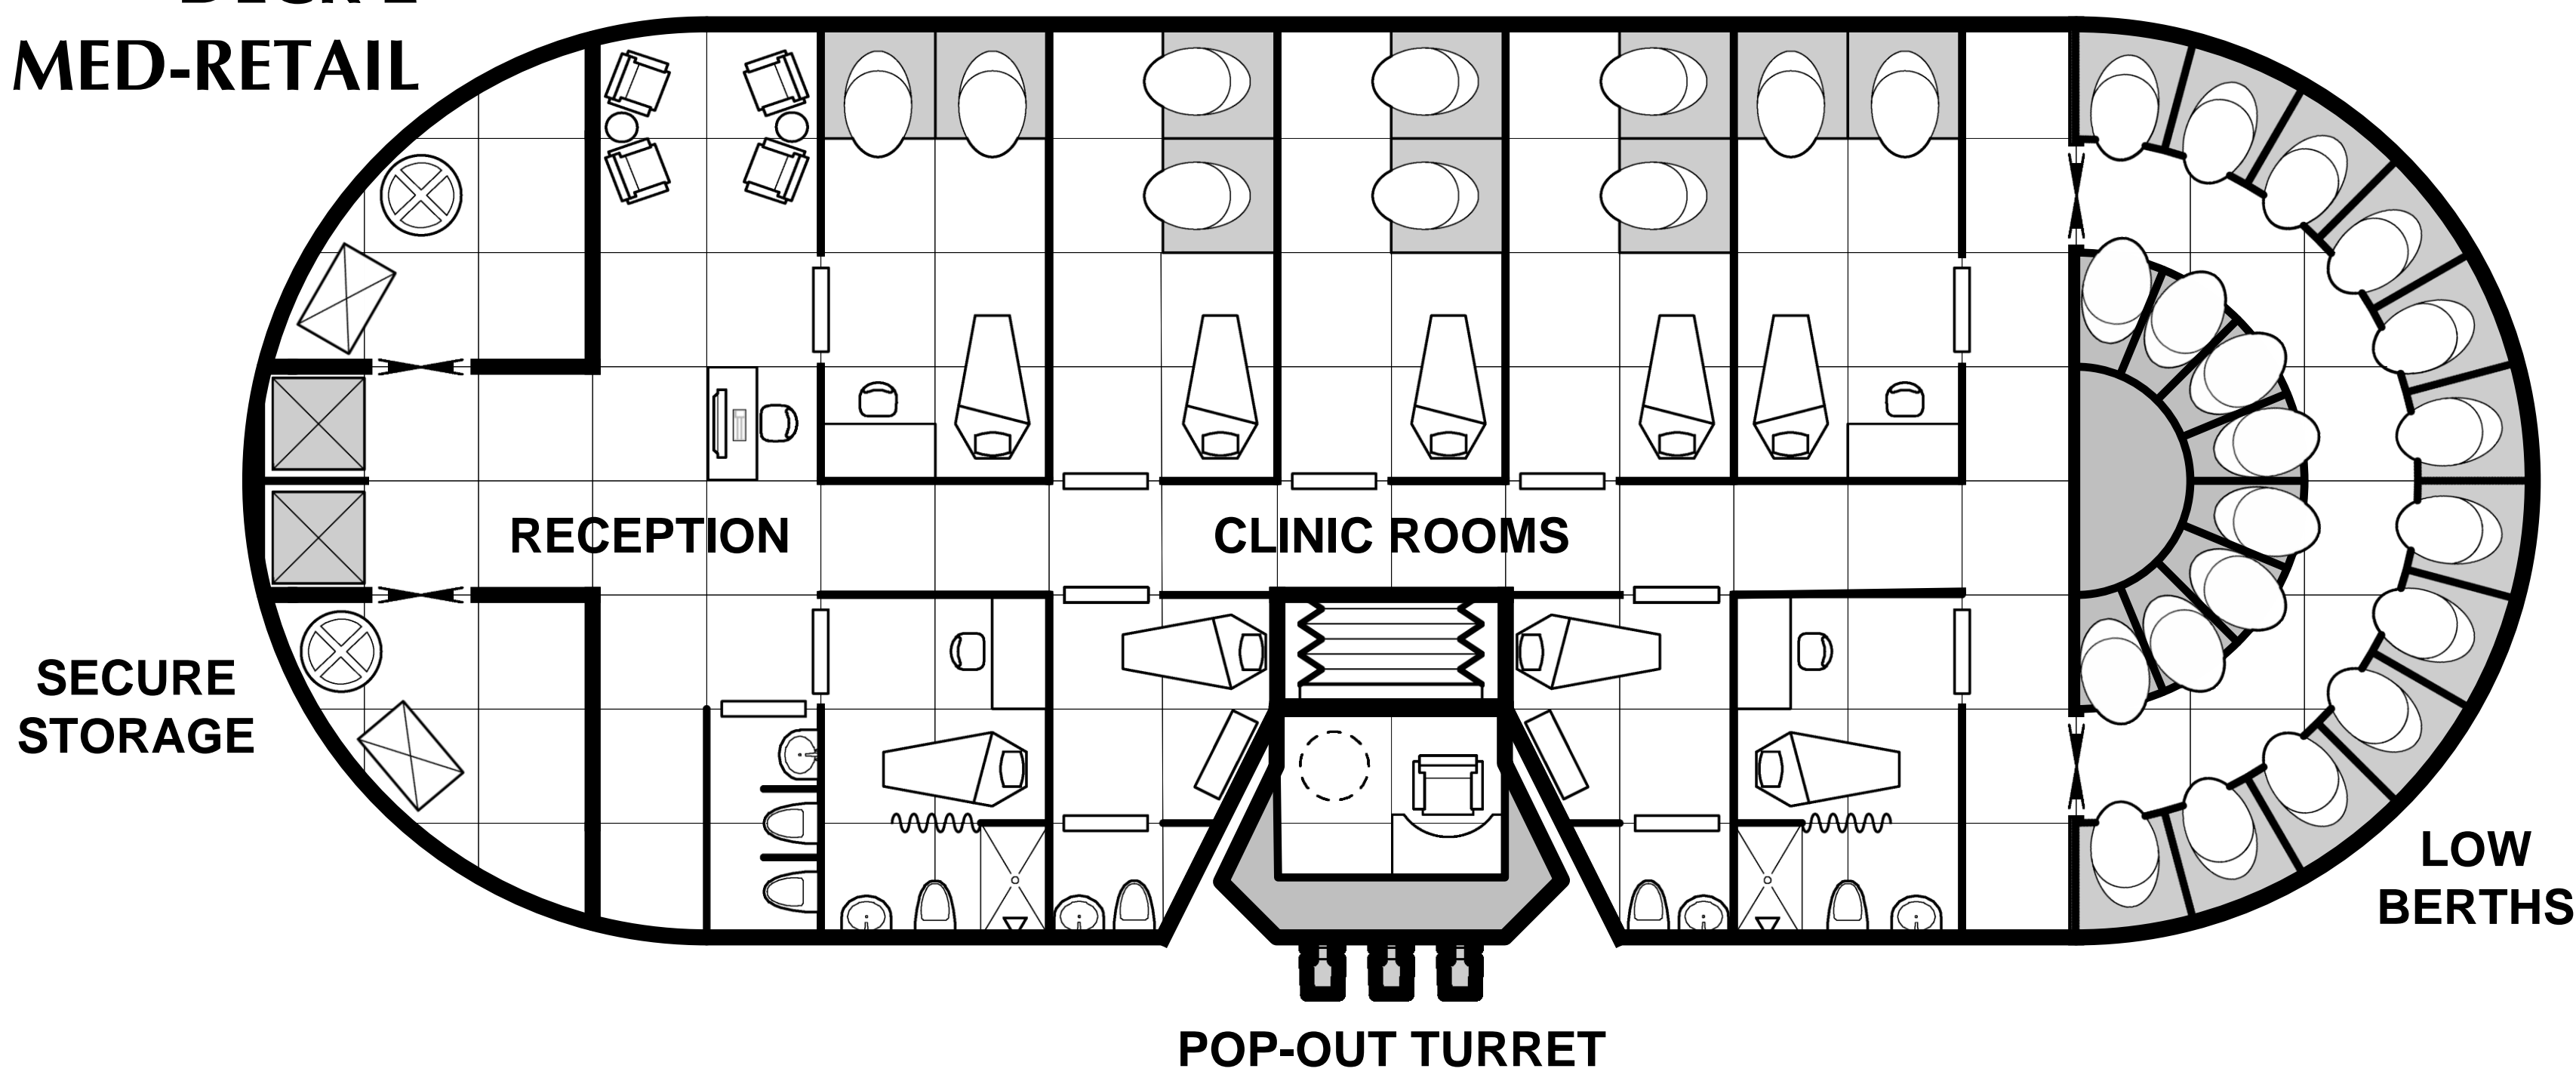

Cloud 9

TYPE XT EXPRESS BOAT TENDER

Deck Plan Symbols

-  Interior Wall
-  Sliding Door
-  Bulkhead
-  Maintenance Hatch
-  Iris Valve
-  Iris Valve, Overhead
-  Iris Valve, Floor
-  Iris Valve, Floor and Overhead

DECK 1 BRIDGE

DECK 2 MED-RETAIL

DECK 3 CASINO (6.0m)

DECK 4 ROOMS

DECK 5 GEN-RETAIL

0 1.5 3
metres