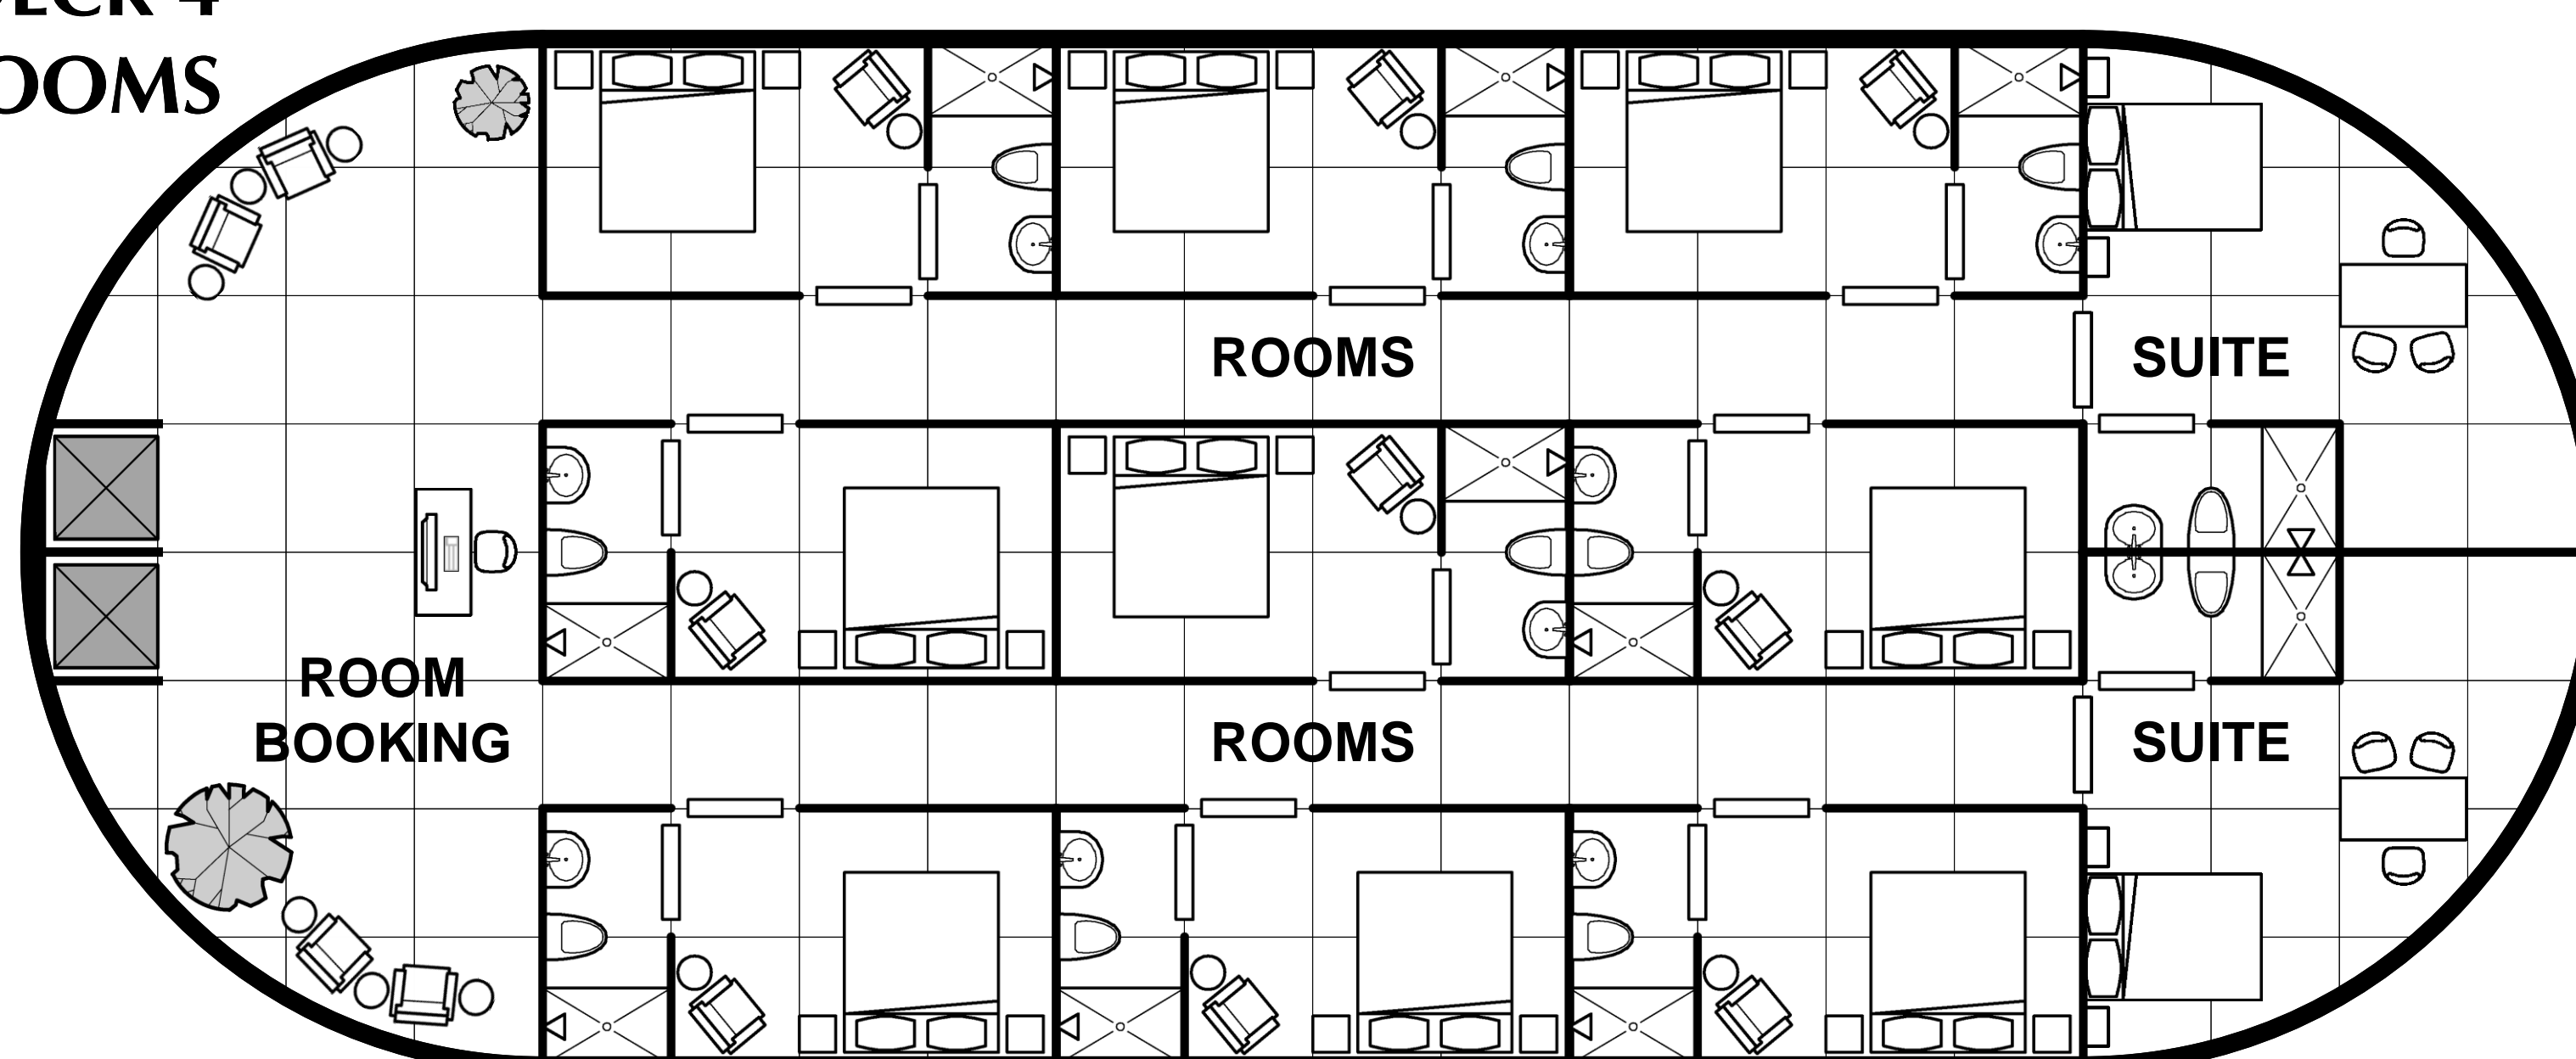

Cloud 9

TYPE XT EXPRESS BOAT TENDER

Deck Plan Symbols

-  Interior Wall
-  Sliding Door
-  Bulkhead
-  Maintenance Hatch
-  Iris Valve
-  Iris Valve, Overhead
-  Iris Valve, Floor
-  Iris Valve, Floor and Overhead

DECK 1 BRIDGE

DECK 2 MED-RETAIL

DECK 3 CASINO (6.0m)

DECK 4 ROOMS

DECK 5 GEN-RETAIL

0 1.5 3
metres