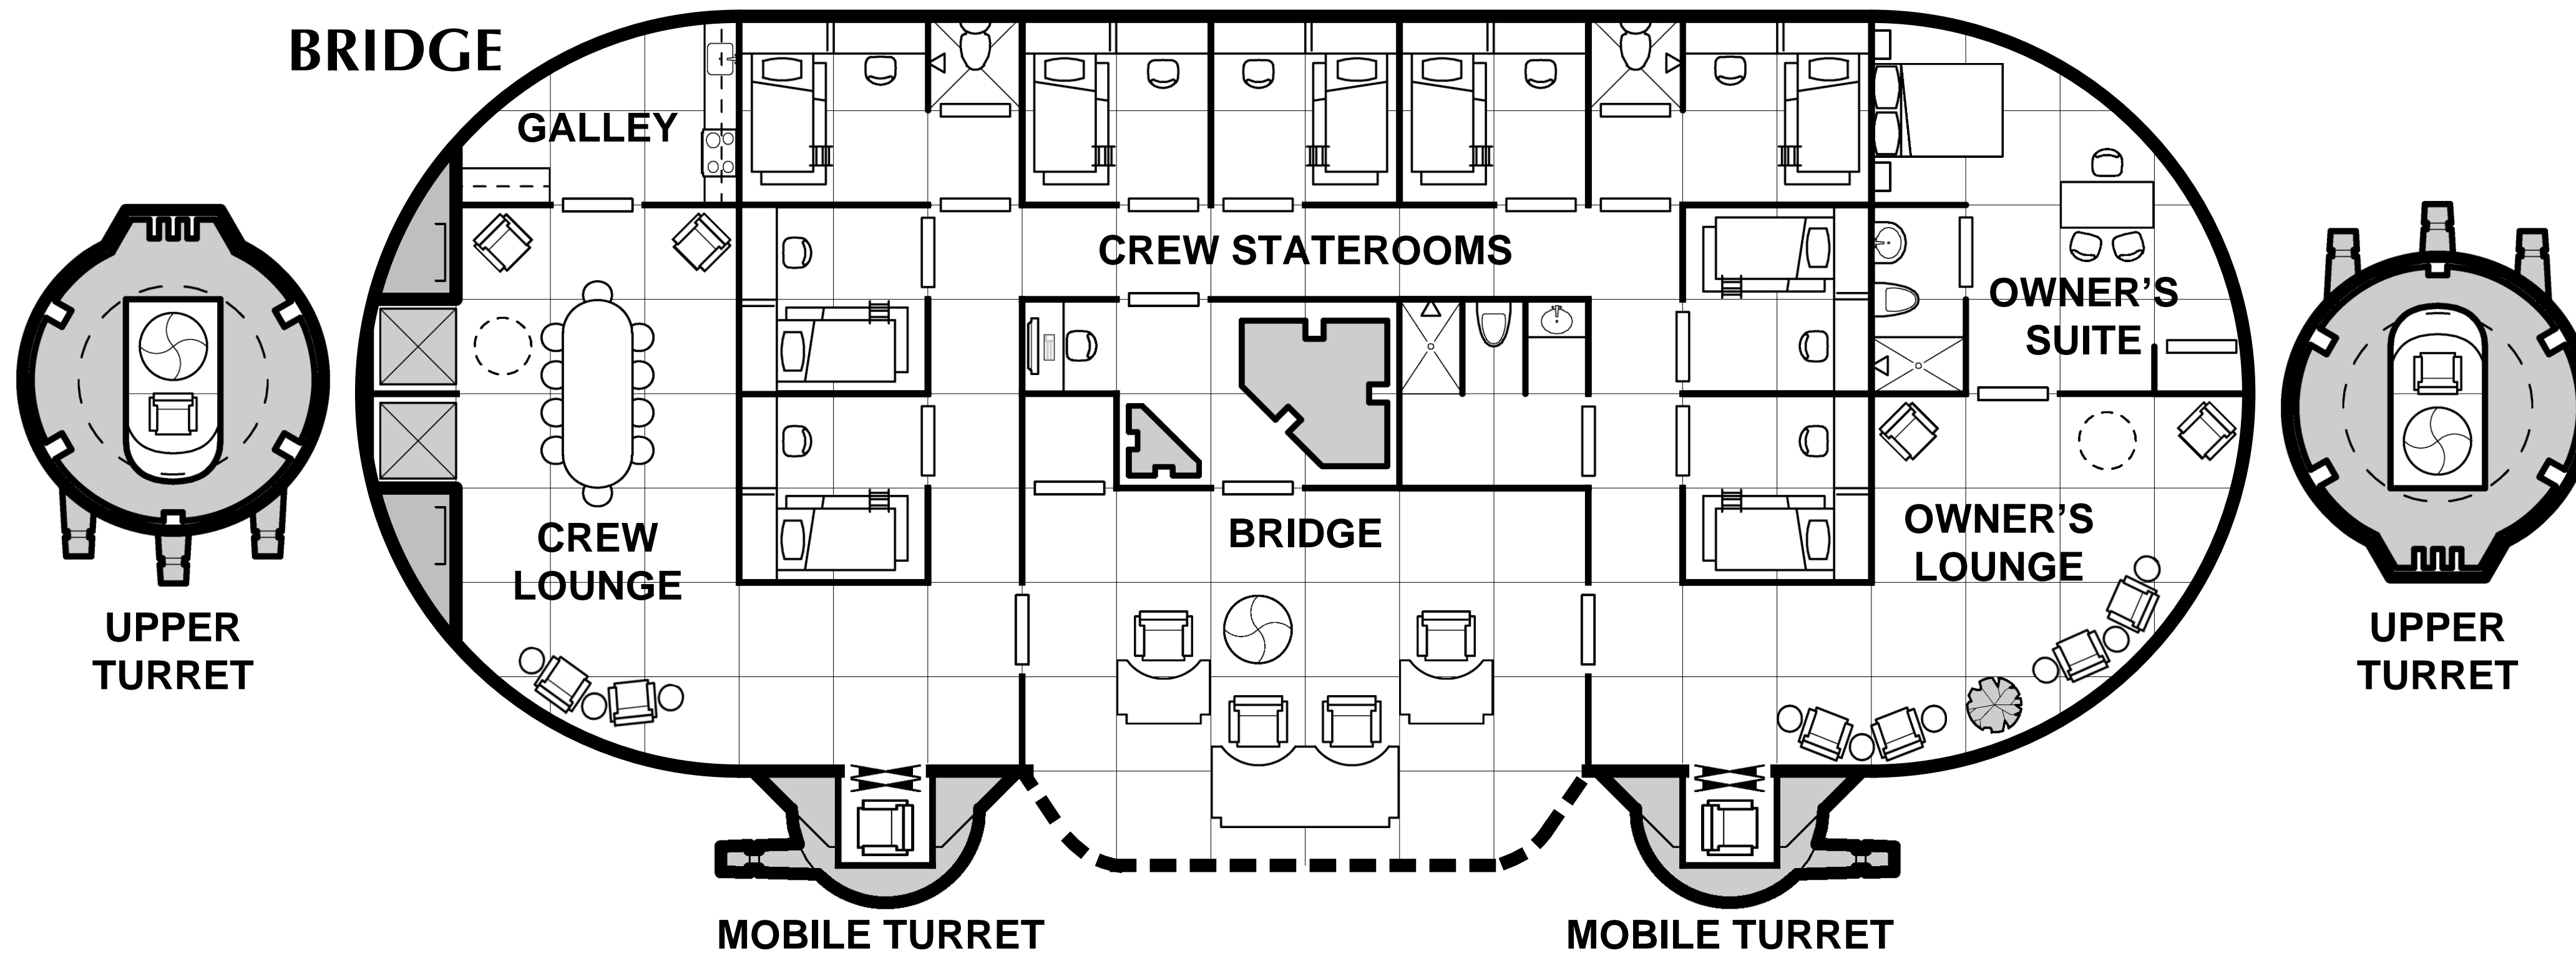

Cloud 9

TYPE XT EXPRESS BOAT TENDER

Deck Plan Symbols

-  Interior Wall
-  Sliding Door
-  Bulkhead
-  Maintenance Hatch
-  Iris Valve
-  Iris Valve, Overhead
-  Iris Valve, Floor
-  Iris Valve, Floor and Overhead

DECK 1 BRIDGE

DECK 2 MED-RETAIL

DECK 3 CASINO (6.0m)

DECK 4 ROOMS

DECK 5 GEN-RETAIL

0 1.5 3
metres