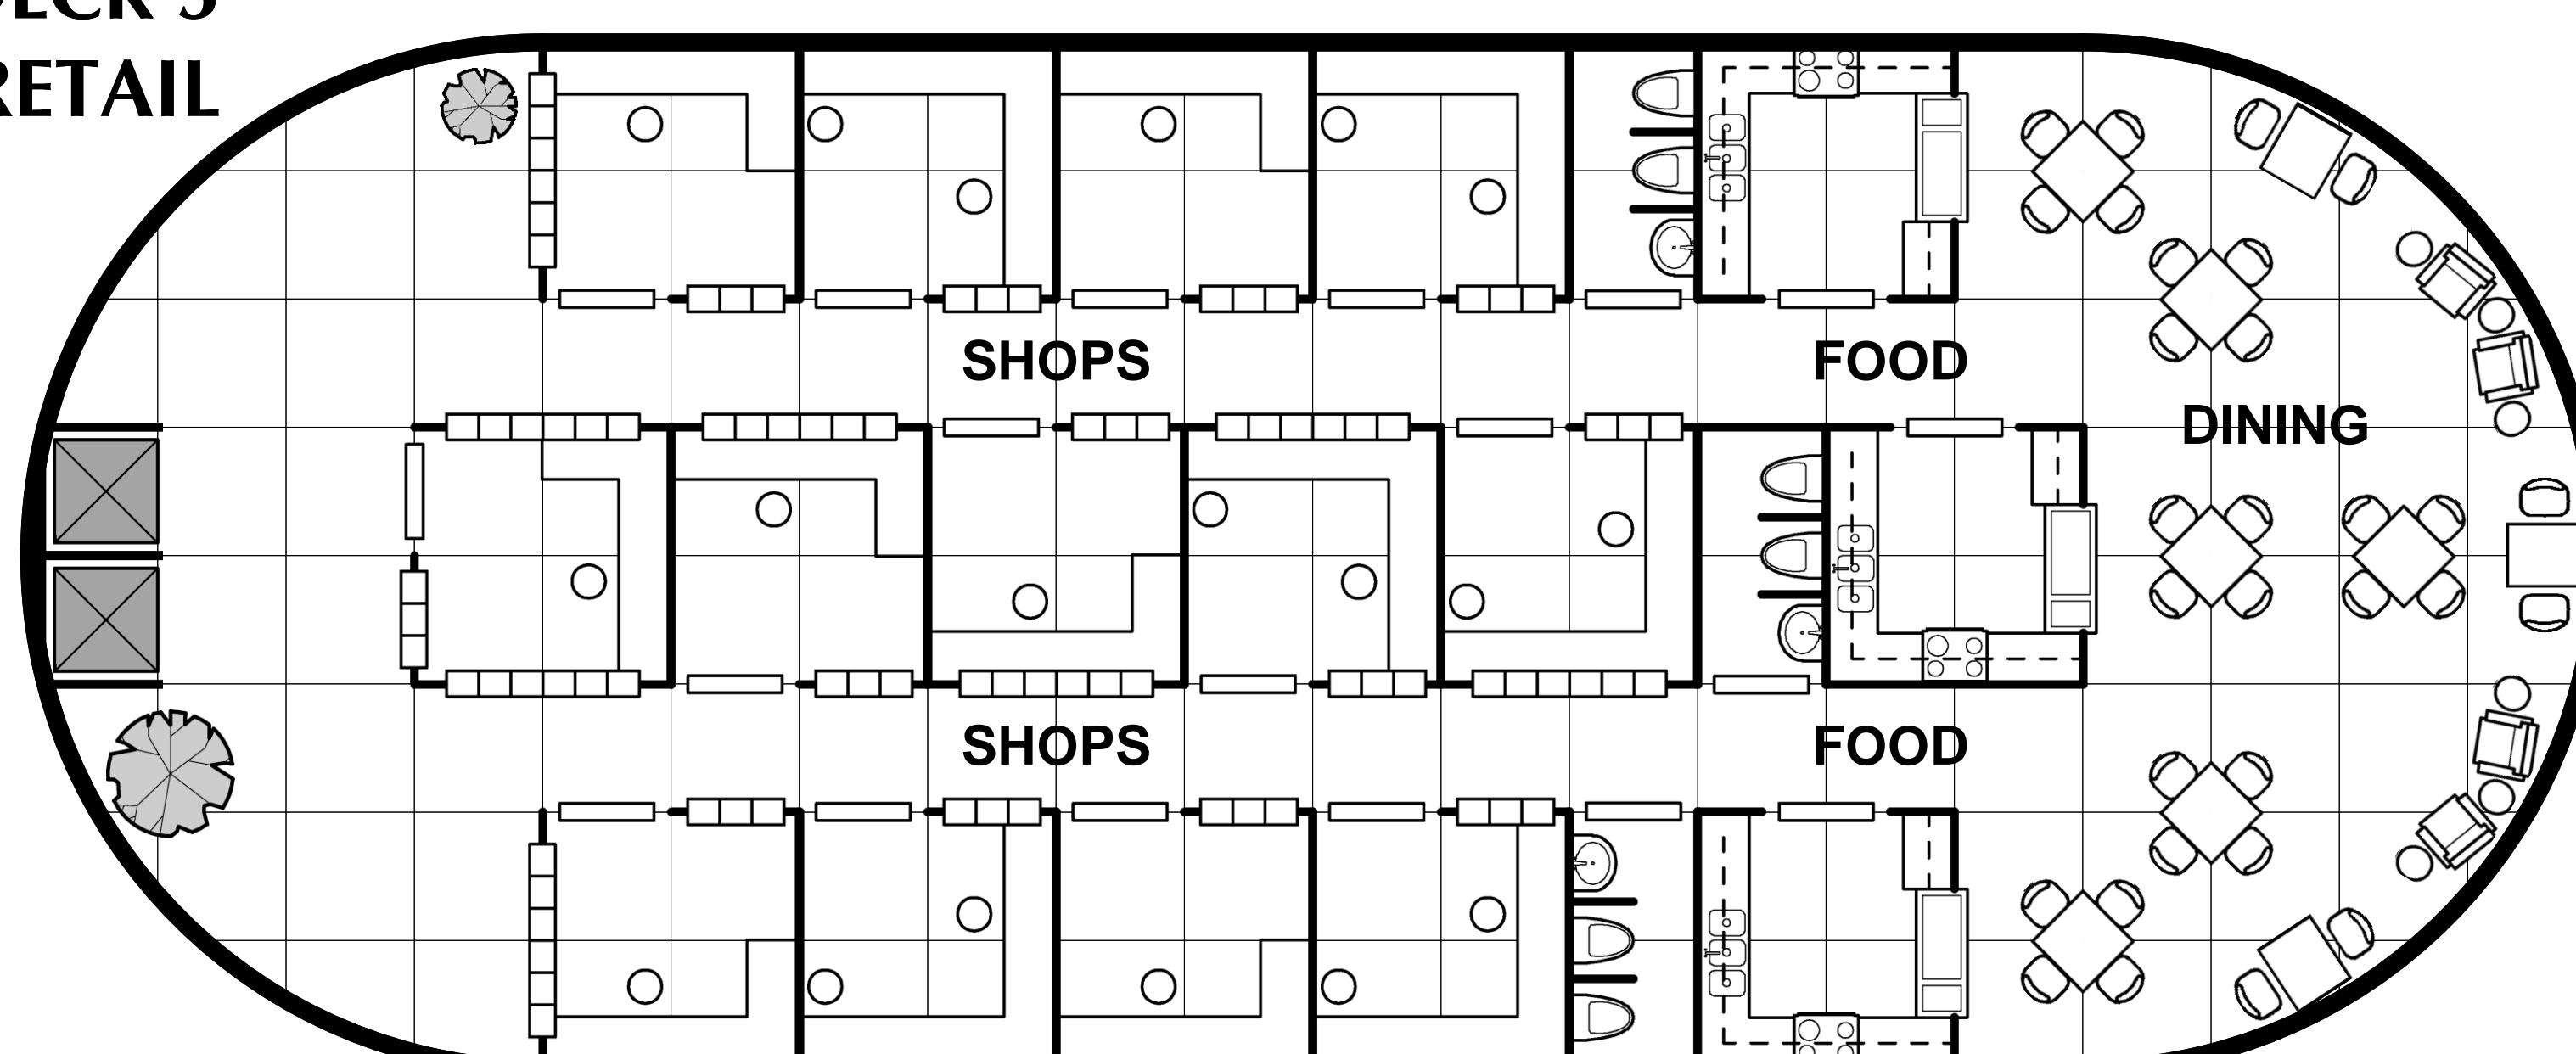

Cloud 9

TYPE XT EXPRESS BOAT TENDER

Deck Plan Symbols

-  Interior Wall
-  Sliding Door
-  Bulkhead
-  Maintenance Hatch
-  Iris Valve
-  Iris Valve, Overhead
-  Iris Valve, Floor
-  Iris Valve, Floor and Overhead

DECK 1 BRIDGE

DECK 2 MED-RETAIL

DECK 3 CASINO (6.0m)

DECK 4 ROOMS

DECK 5 GEN-RETAIL

0 1.5 3
metres