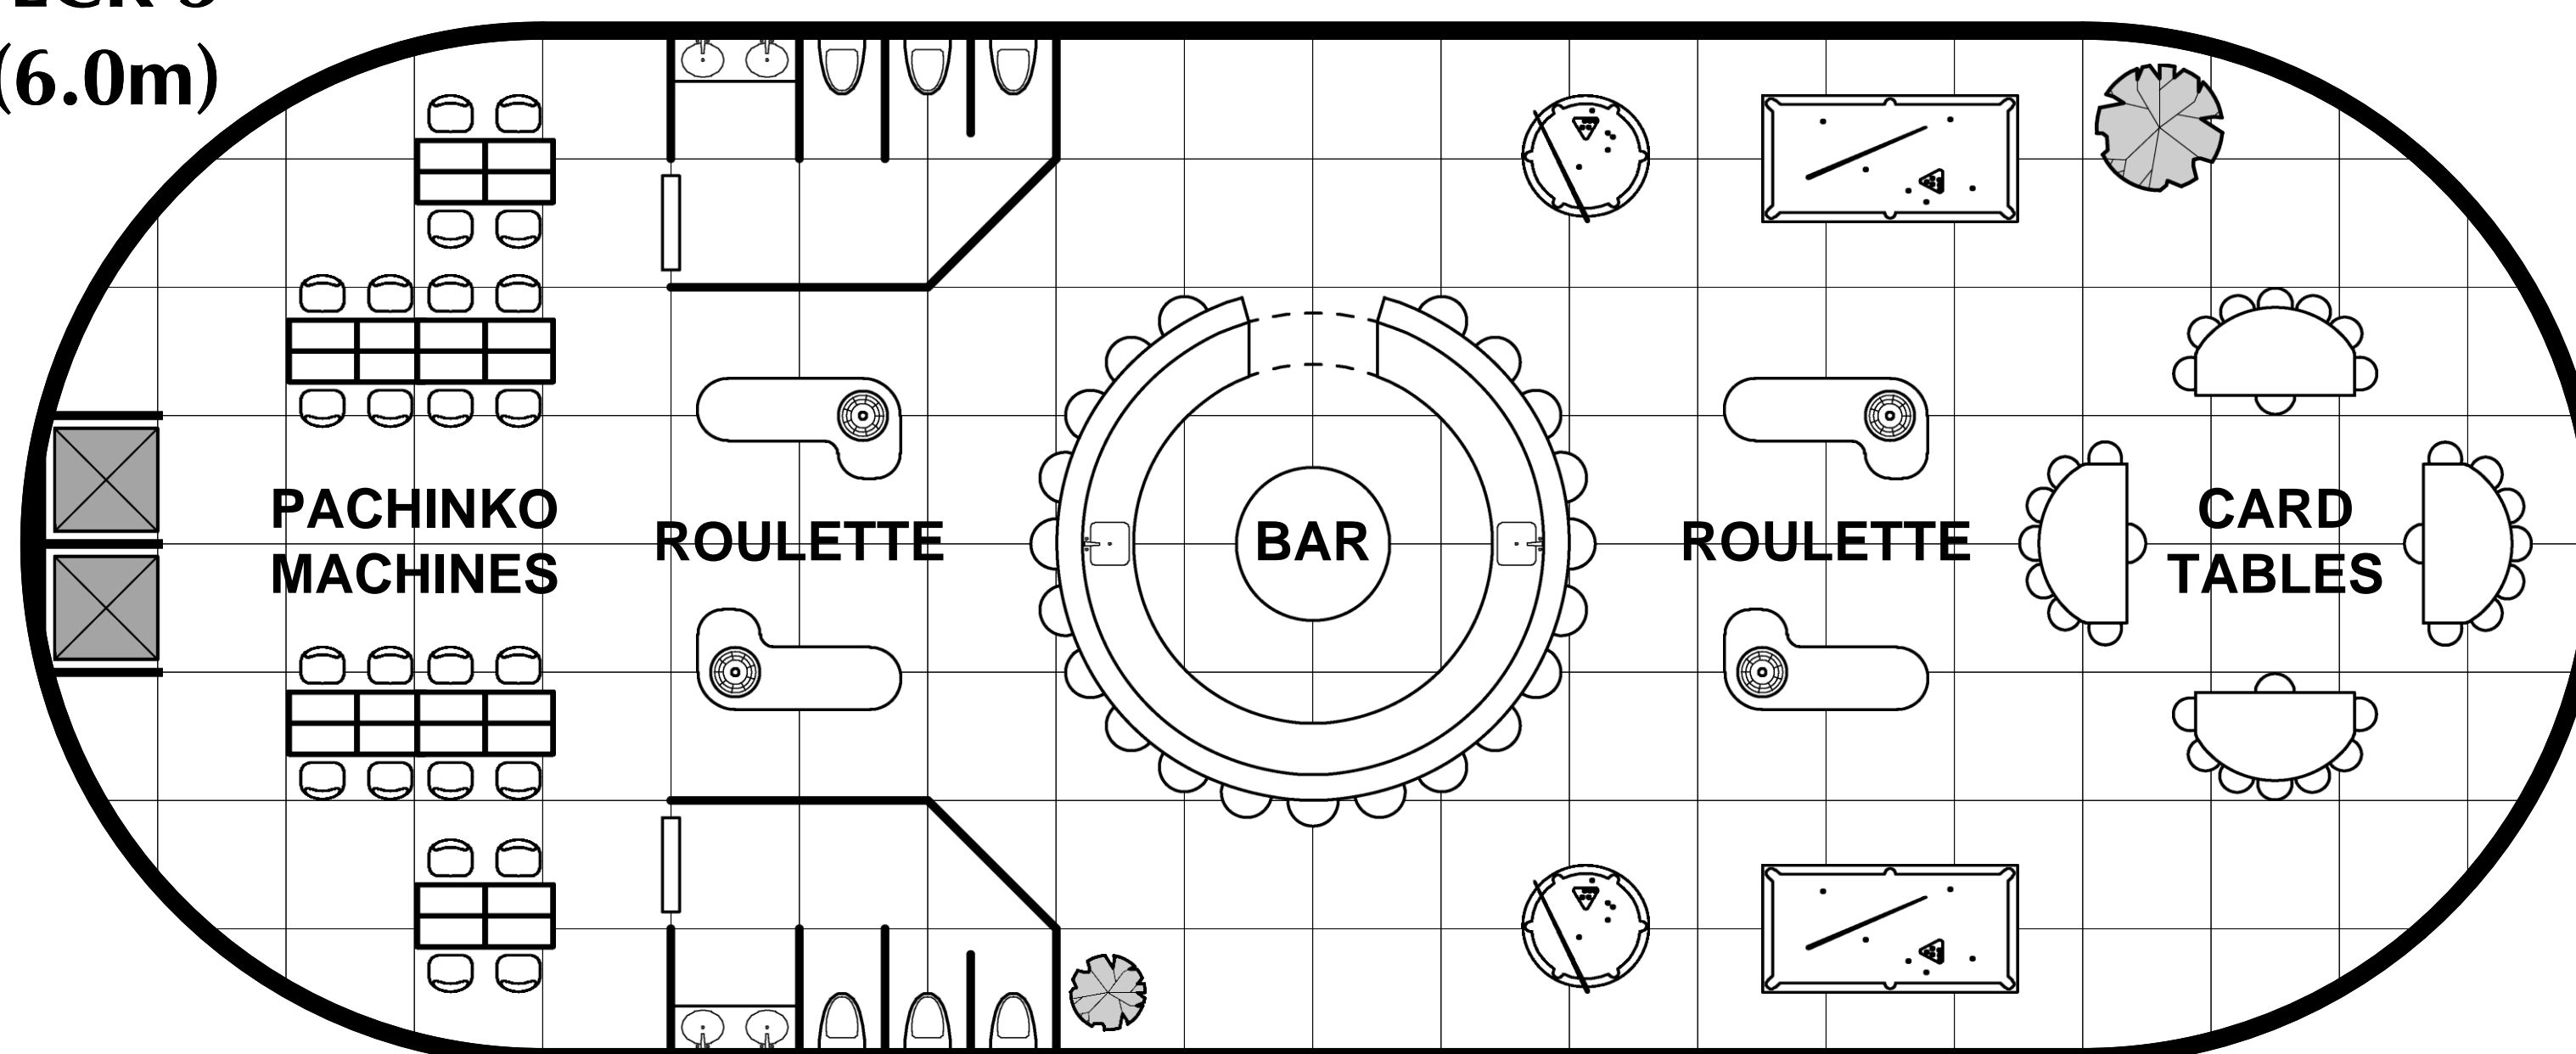

Cloud 9

TYPE XT EXPRESS BOAT TENDER

Deck Plan Symbols

-  Interior Wall
-  Sliding Door
-  Bulkhead
-  Maintenance Hatch
-  Iris Valve
-  Iris Valve, Overhead
-  Iris Valve, Floor
-  Iris Valve, Floor and Overhead

DECK 1 BRIDGE

DECK 2 MED-RETAIL

DECK 3 CASINO (6.0m)

DECK 4 ROOMS

DECK 5 GEN-RETAIL

0 1.5 3
metres