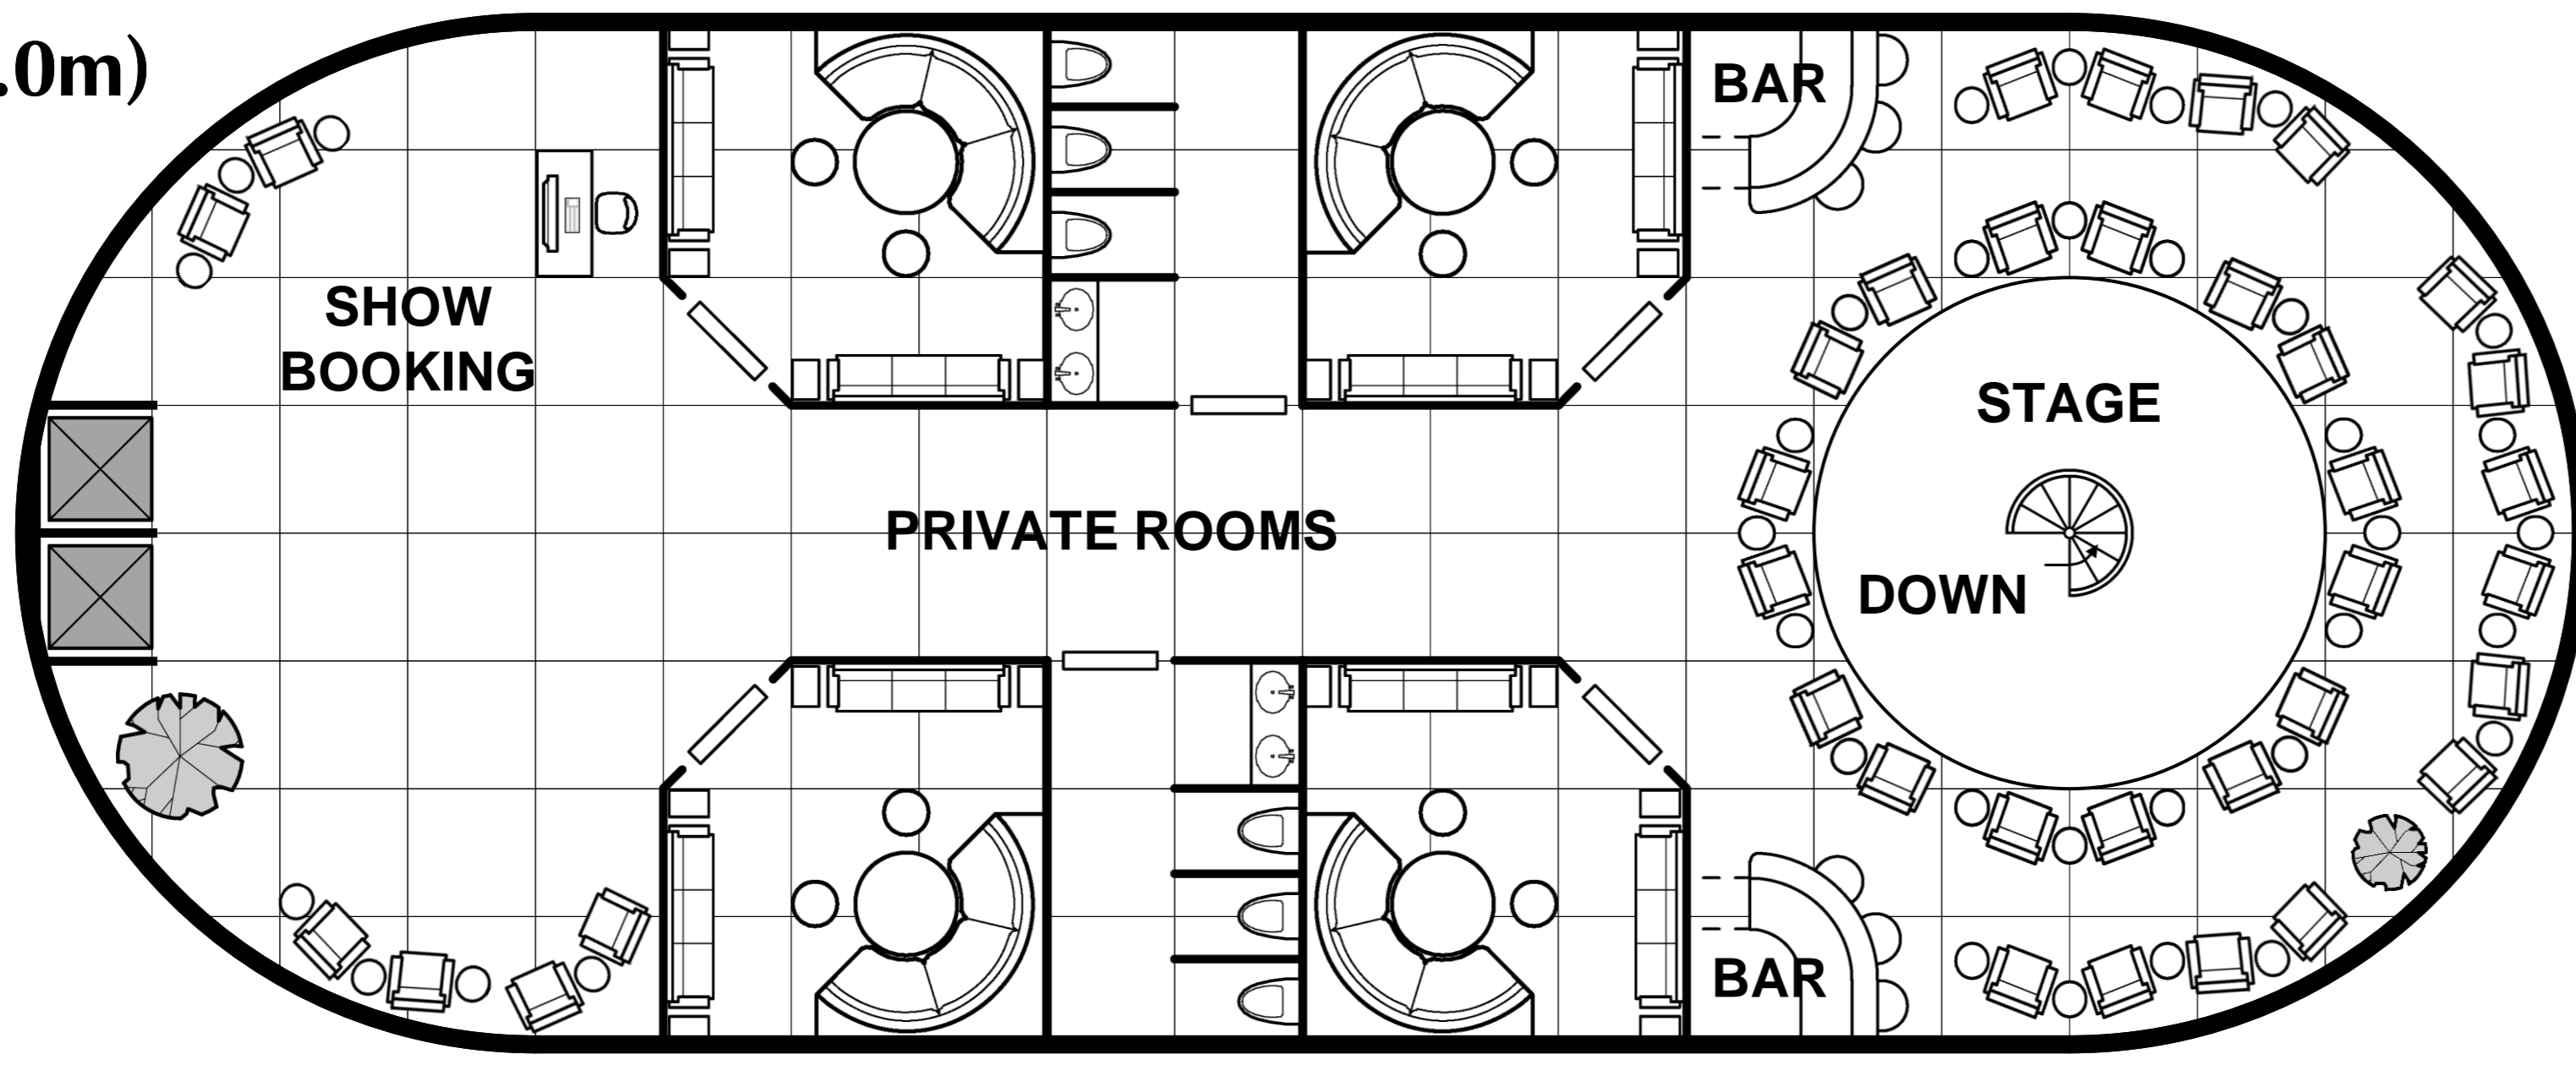

### Deck Plan Symbols

-  Interior Wall
-  Sliding Door
-  Bulkhead
-  Maintenance Hatch
-  Iris Valve
-  Iris Valve, Overhead
-  Iris Valve, Floor
-  Iris Valve, Floor and Overhead

DECK 6  
STAGE (6.0m)

DECK 7  
PROMENADE

DECK 8  
FUEL (18.0m)

DECK 9  
FUEL (6.0m)

DECK 10  
DRIVES

0 1.5 3  
metres