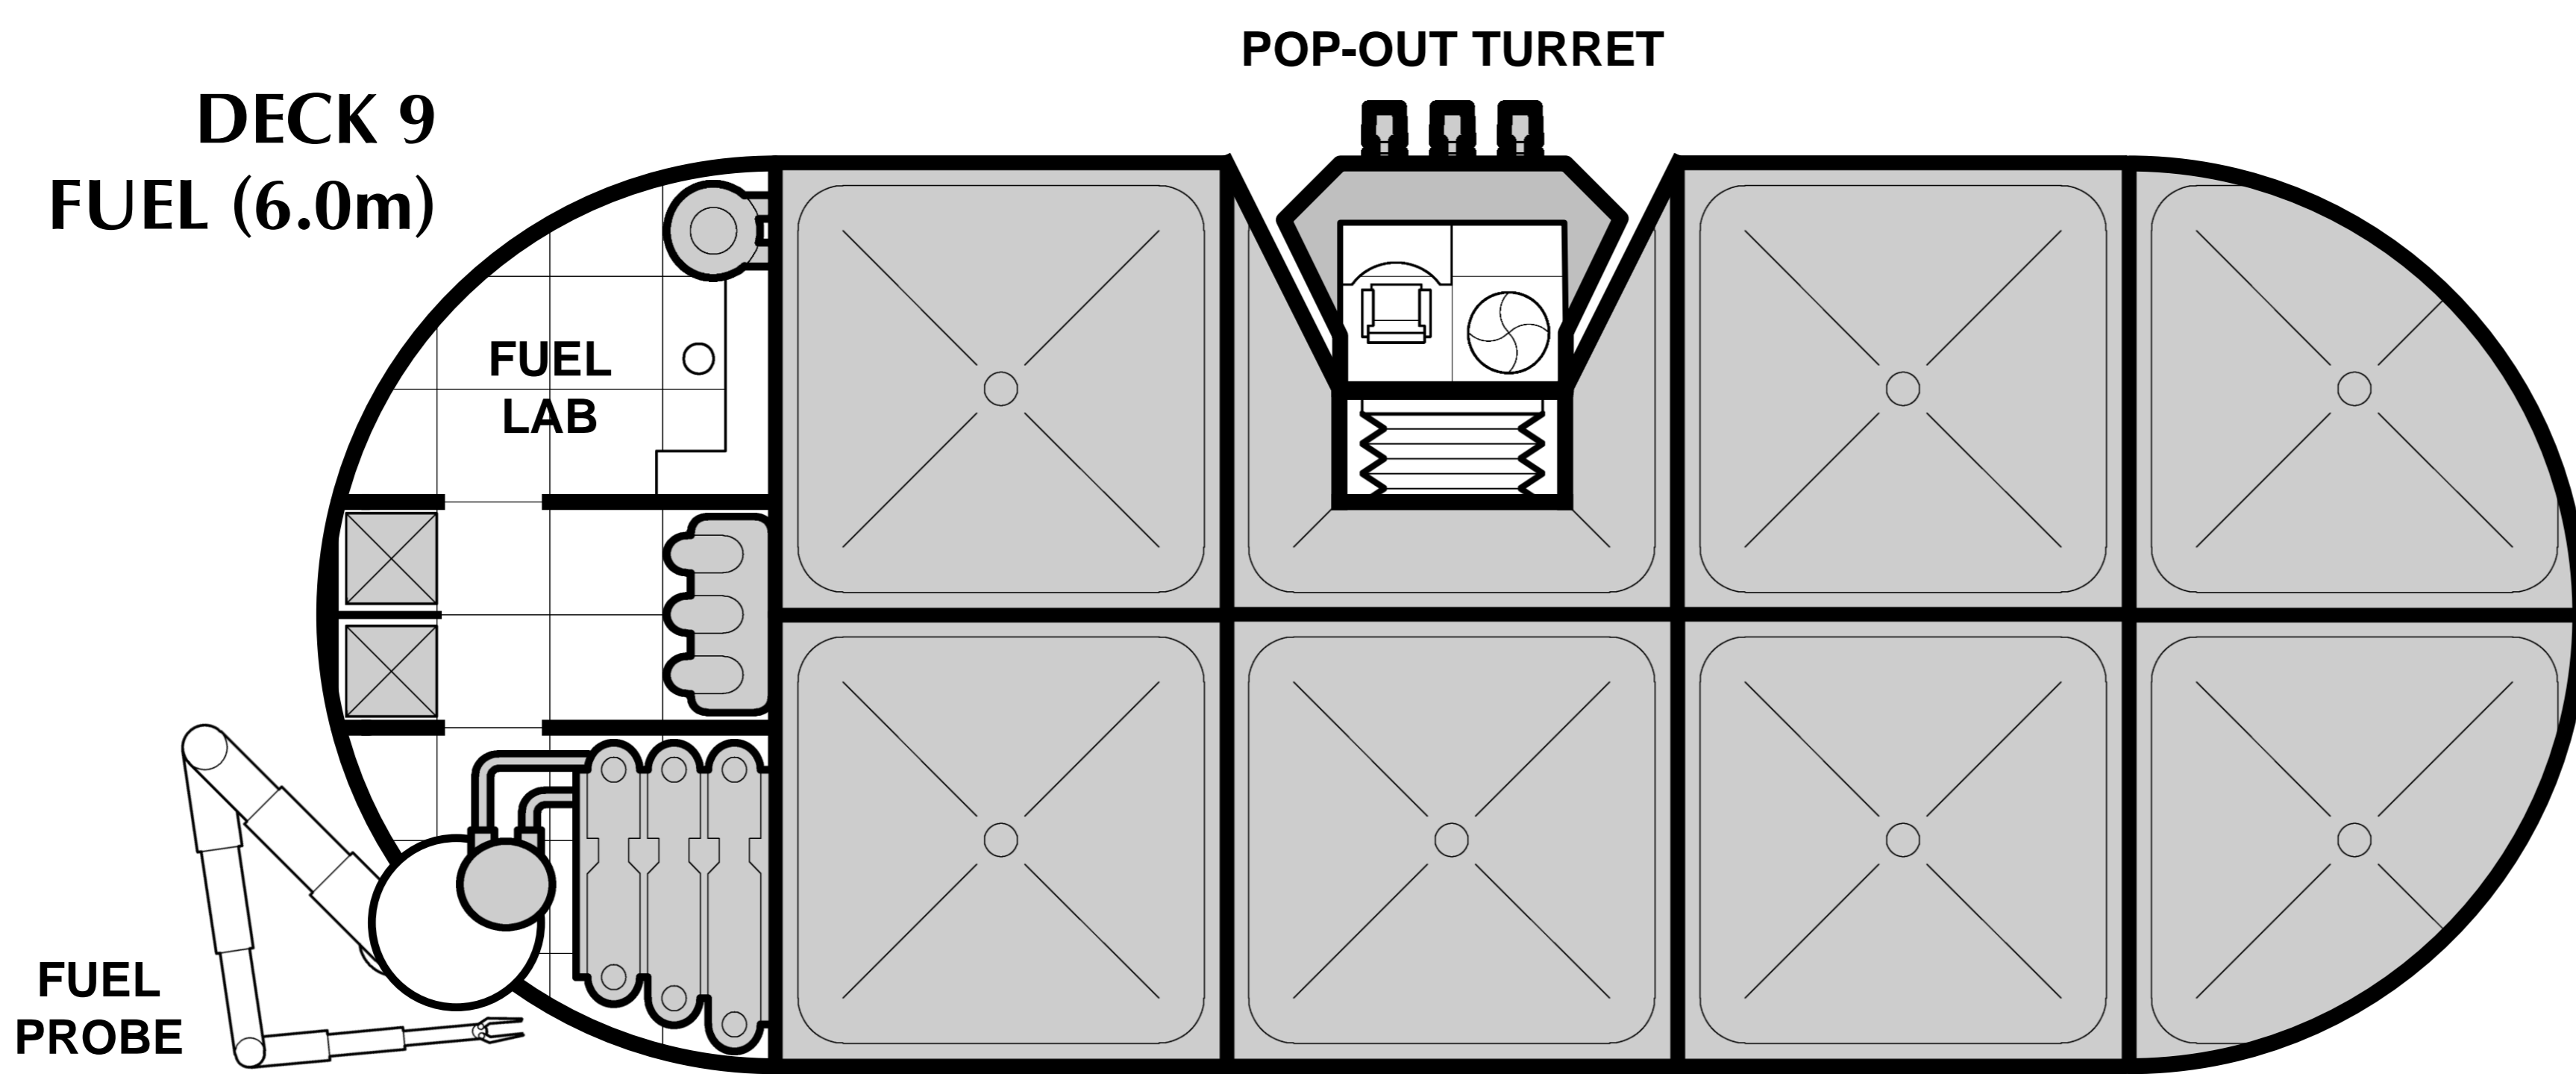

### Deck Plan Symbols

-  Interior Wall
-  Sliding Door
-  Bulkhead
-  Maintenance Hatch
-  Iris Valve
-  Iris Valve, Overhead
-  Iris Valve, Floor
-  Iris Valve, Floor and Overhead

DECK 6  
STAGE (6.0m)

DECK 7  
PROMENADE

DECK 8  
FUEL (18.0m)

DECK 9  
FUEL (6.0m)

DECK 10  
DRIVES

0 1.5 3  
metres