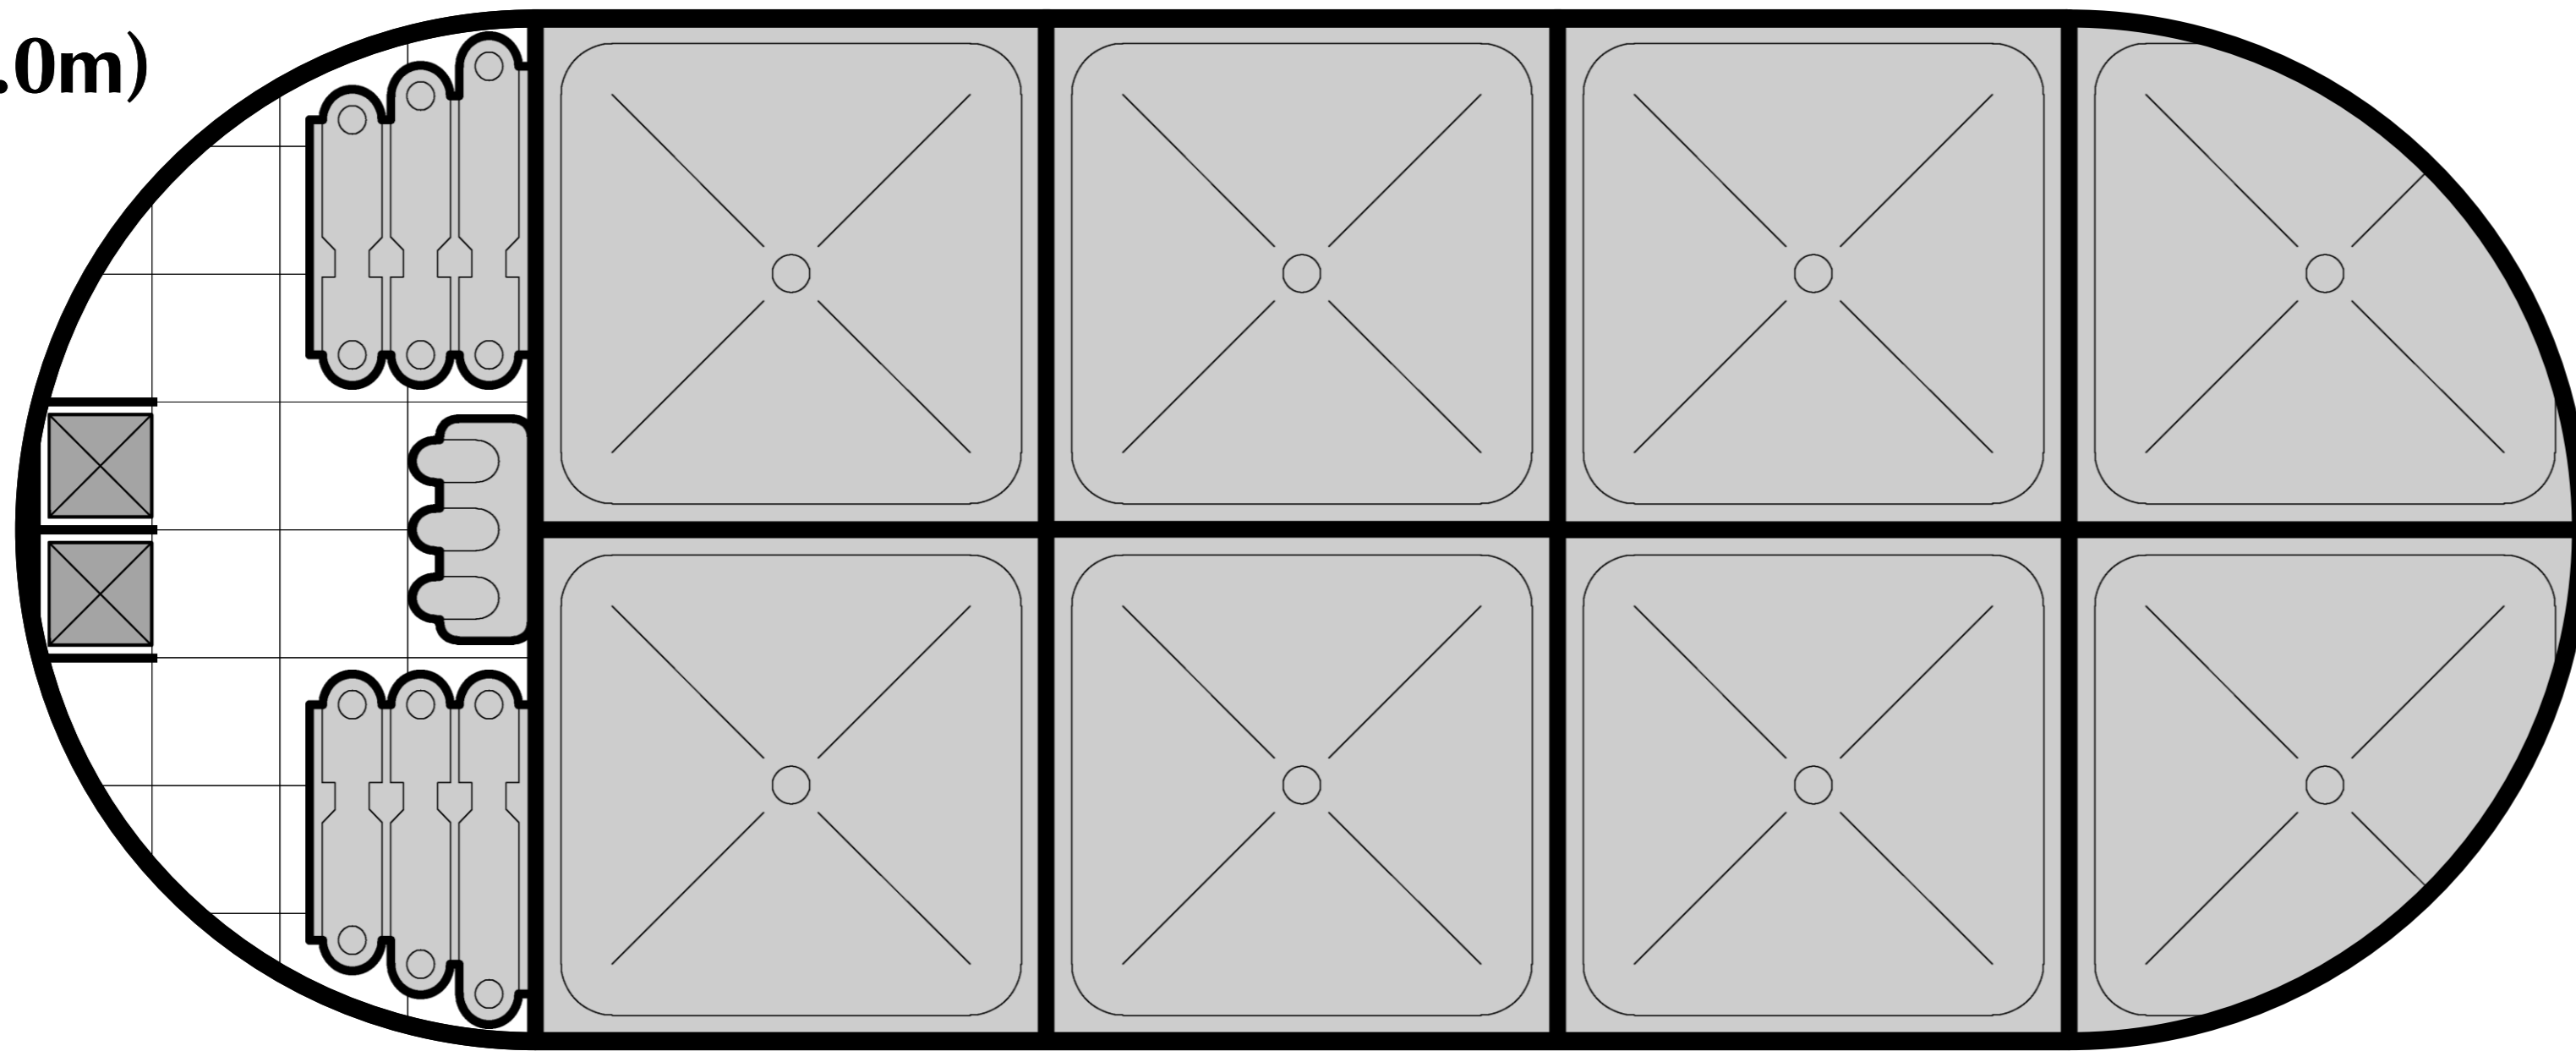

DECK 8
FUEL (18.0m)