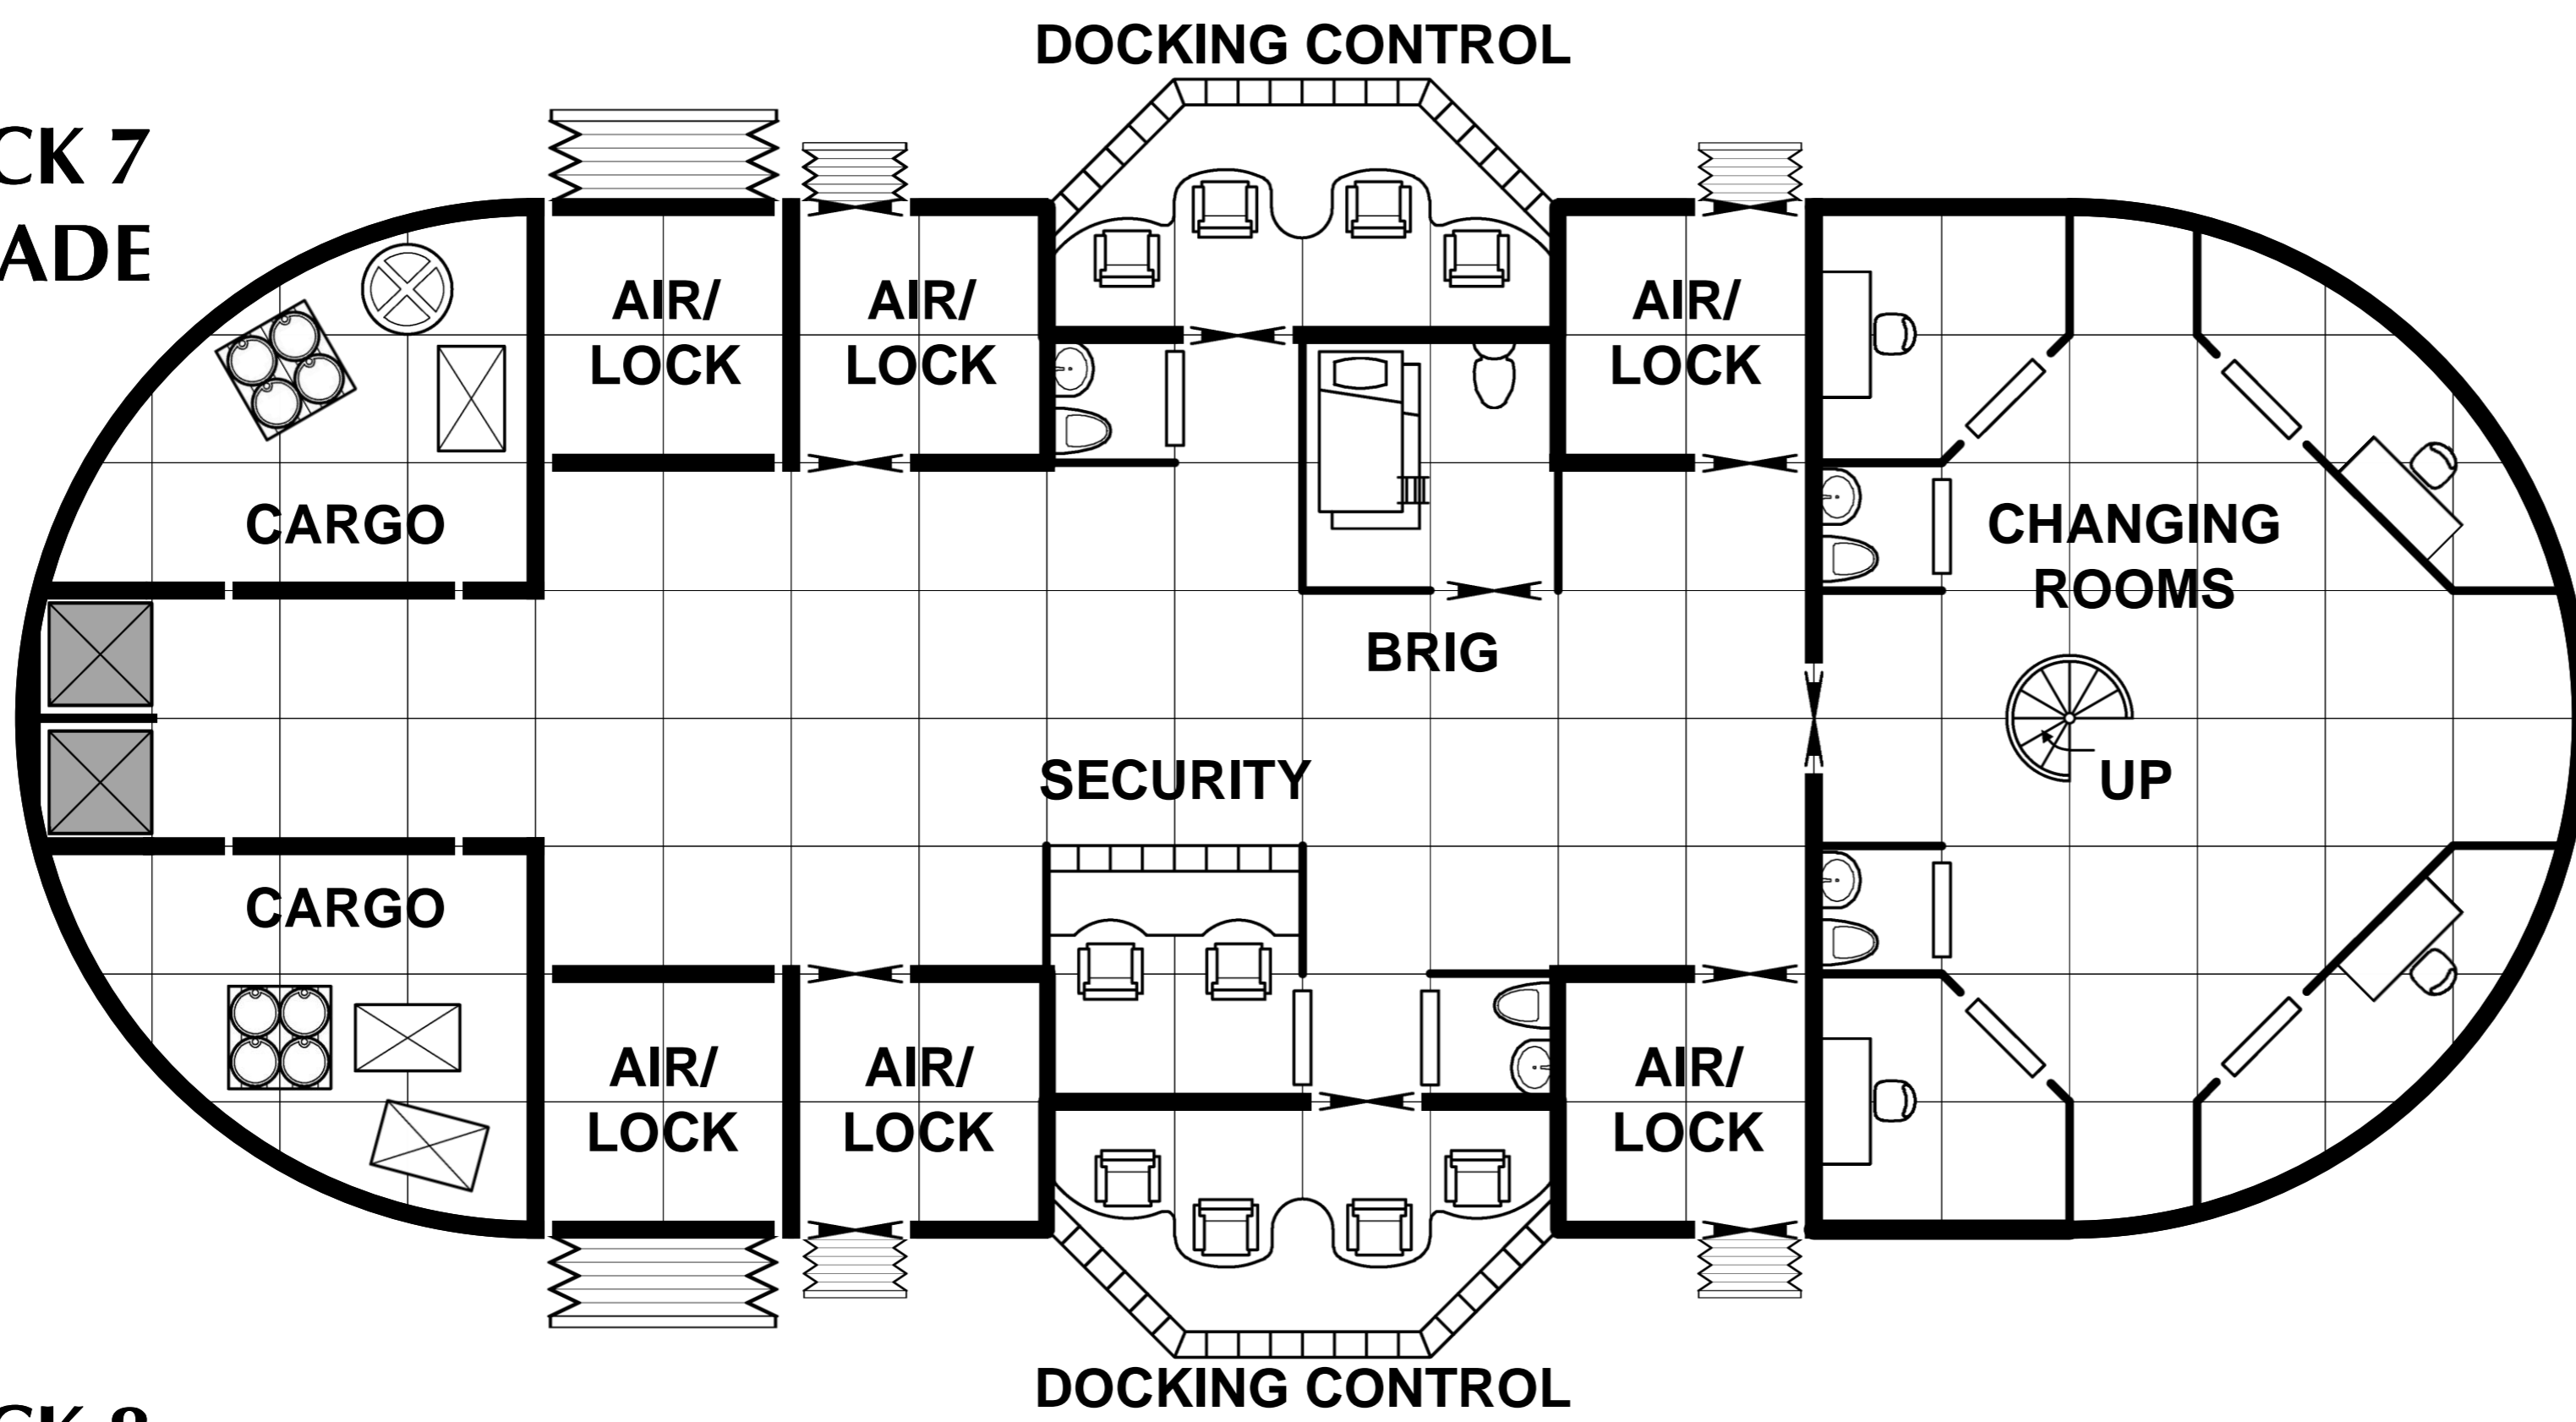

### Deck Plan Symbols

-  Interior Wall
-  Sliding Door
-  Bulkhead
-  Maintenance Hatch
-  Iris Valve
-  Iris Valve, Overhead
-  Iris Valve, Floor
-  Iris Valve, Floor and Overhead

DECK 6  
STAGE (6.0m)

DECK 7  
PROMENADE

DECK 8  
FUEL (18.0m)

DECK 9  
FUEL (6.0m)

DECK 10  
DRIVES

0 1.5 3  
metres