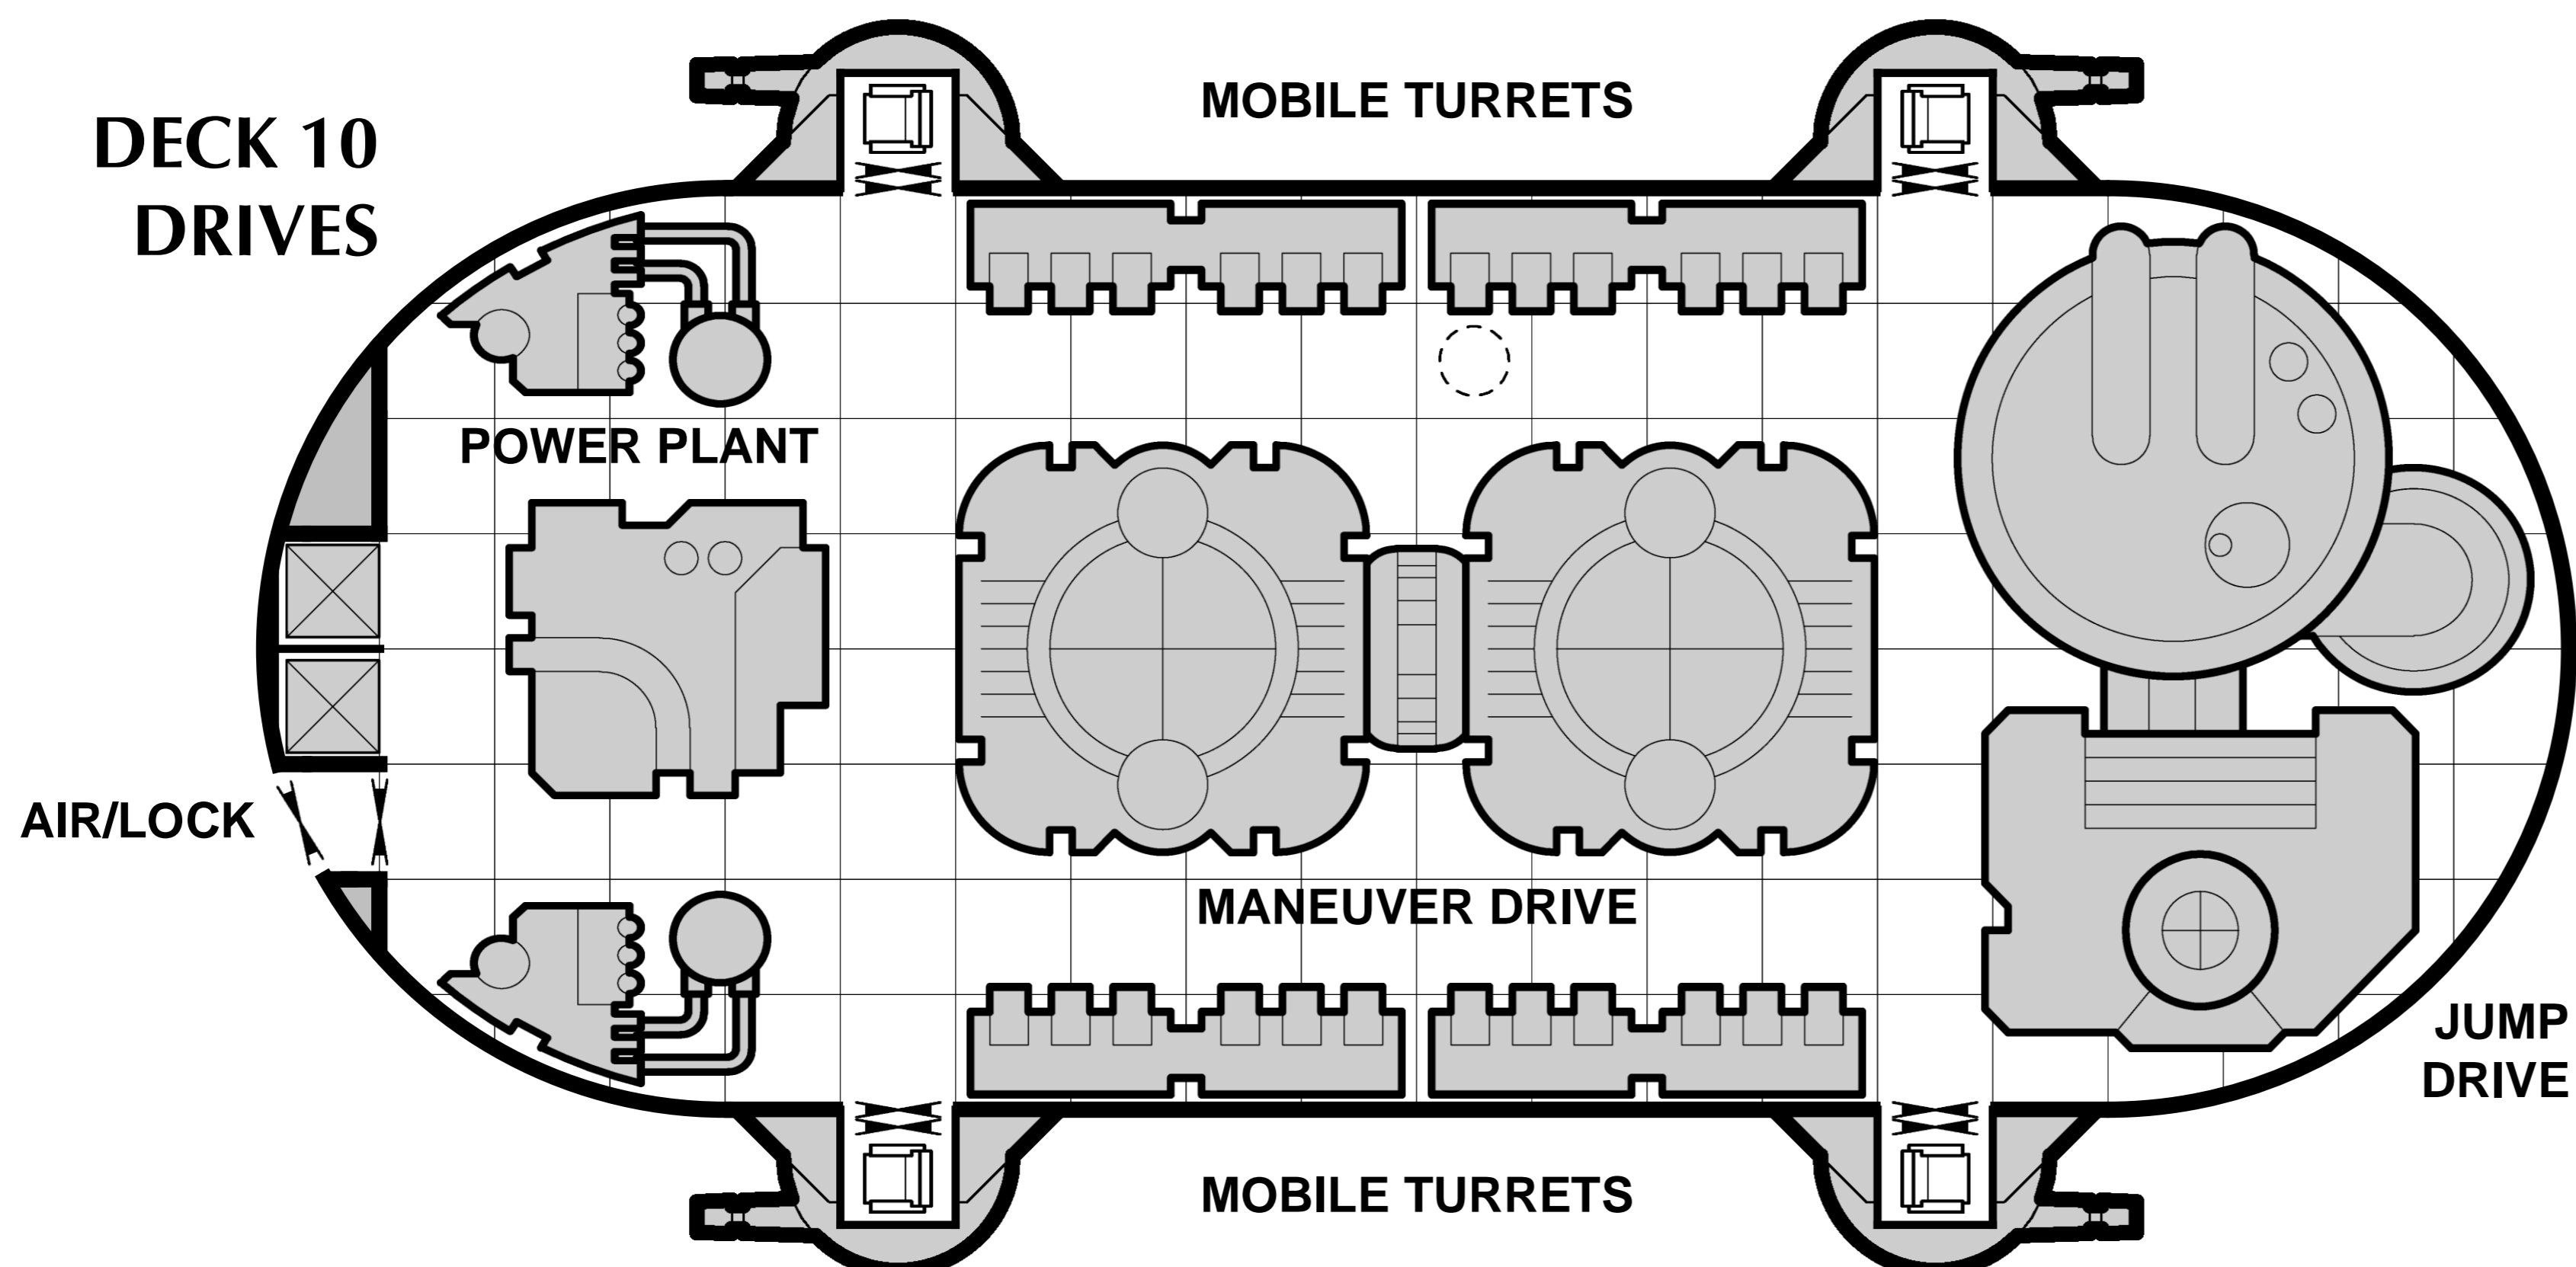

### Deck Plan Symbols

-  Interior Wall
-  Sliding Door
-  Bulkhead
-  Maintenance Hatch
-  Iris Valve
-  Iris Valve, Overhead
-  Iris Valve, Floor
-  Iris Valve, Floor and Overhead

DECK 6  
STAGE (6.0m)

DECK 7  
PROMENADE

DECK 8  
FUEL (18.0m)

DECK 9  
FUEL (6.0m)

DECK 10  
DRIVES

0 1.5 3  
metres