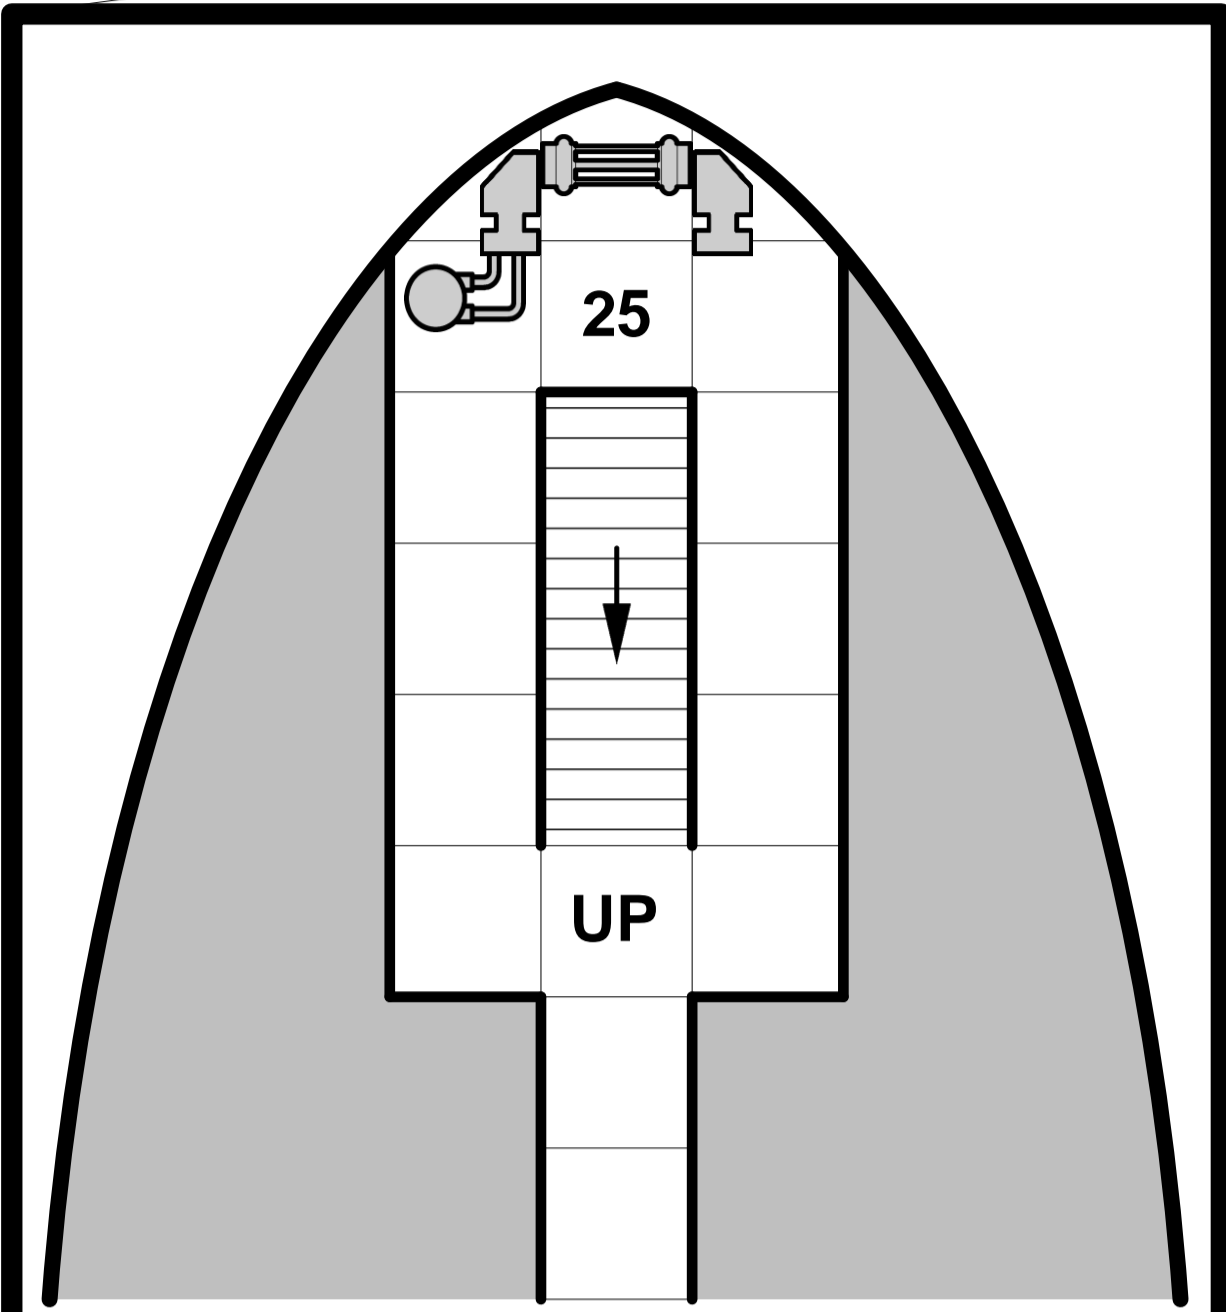

Lady Lovelace

AIRSHIP

Deck Plan Symbols

- Internal Wall
- Light Door
- Hull

MOORING ROOM

MAIN SHIP

GONDOLA