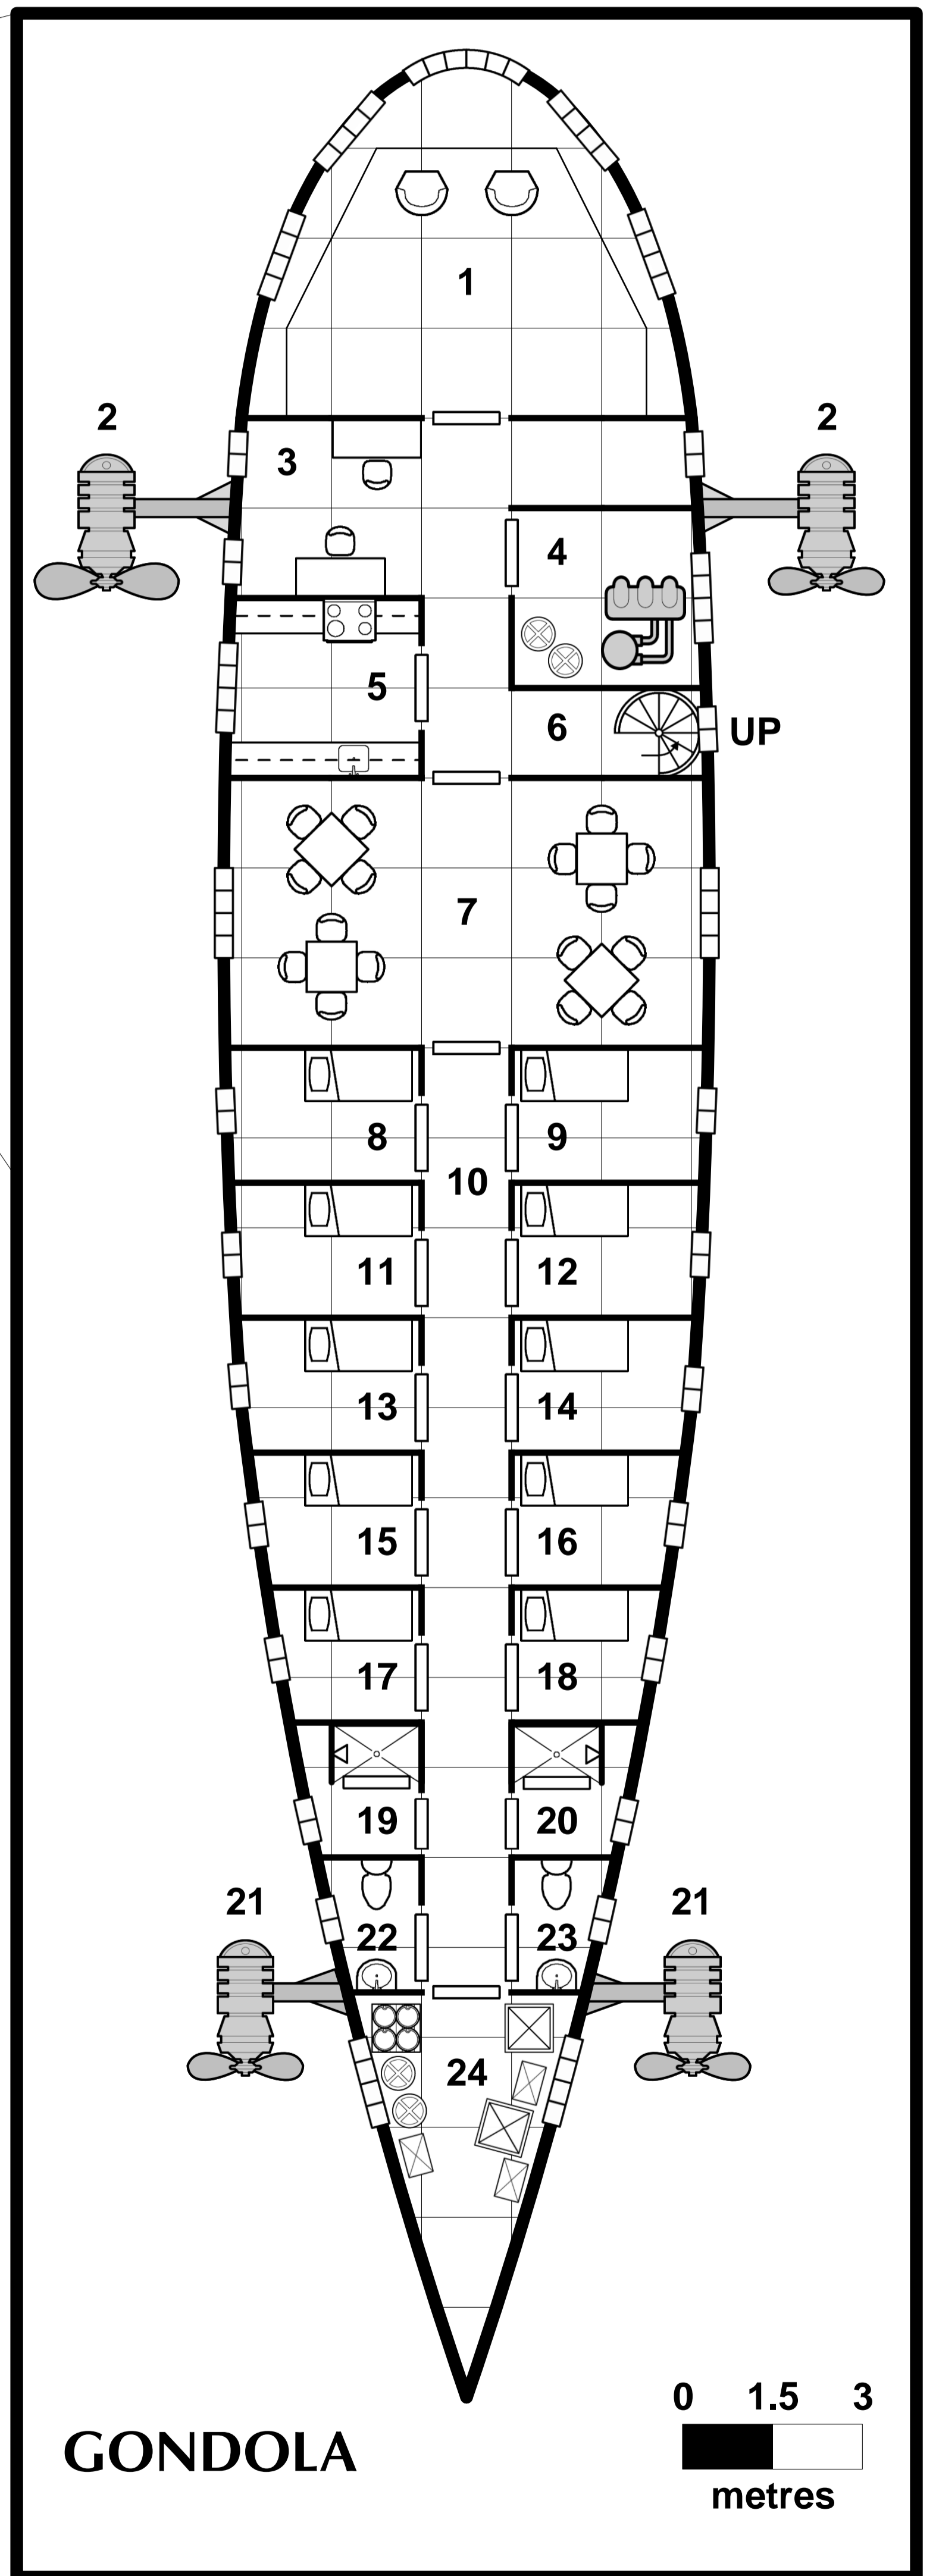

Lady Lovelace

AIRSHIP

Deck Plan Symbols

- Internal Wall
- Light Door
- Hull

MOORING ROOM

MAIN SHIP

GONDOLA