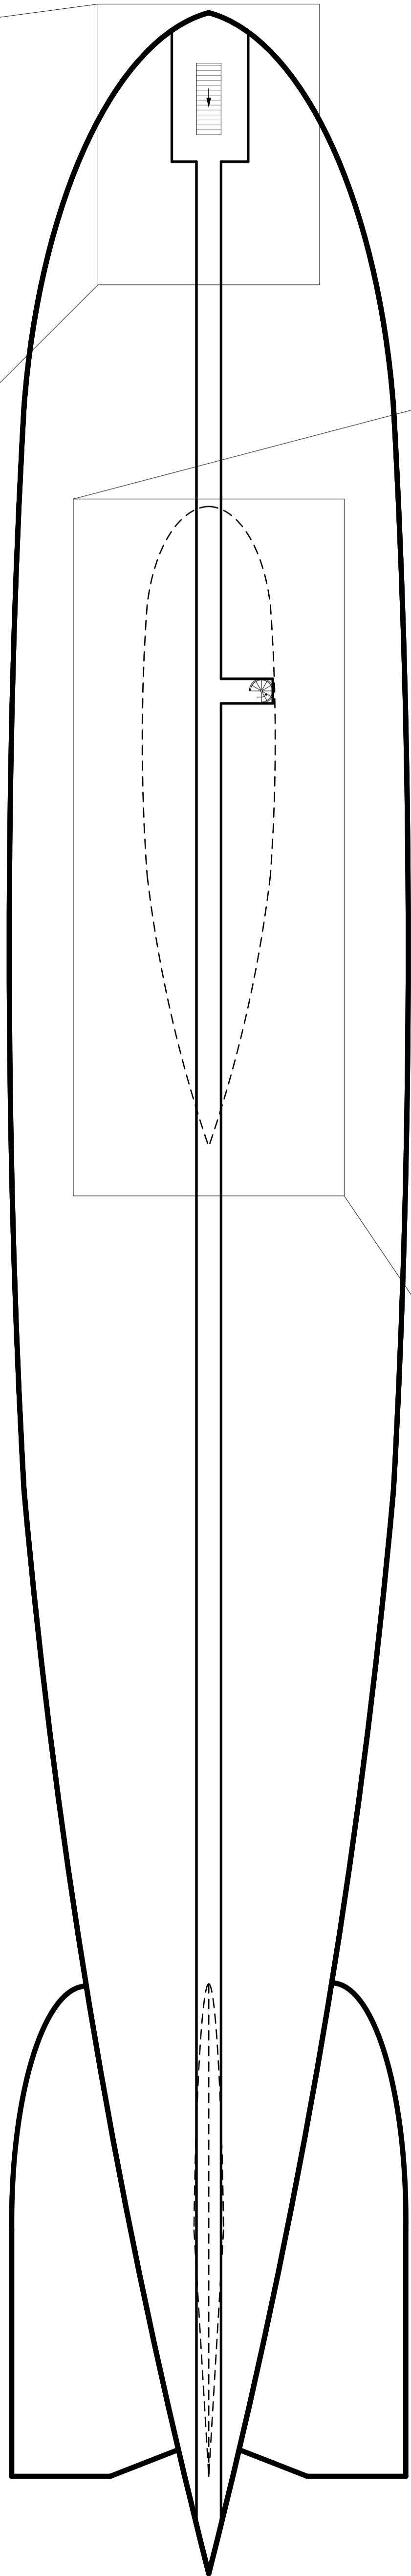

Lady Lovelace

AIRSHIP

Deck Plan Symbols

- Internal Wall
- Light Door
- Hull

MOORING ROOM

MAIN SHIP

GONDOLA